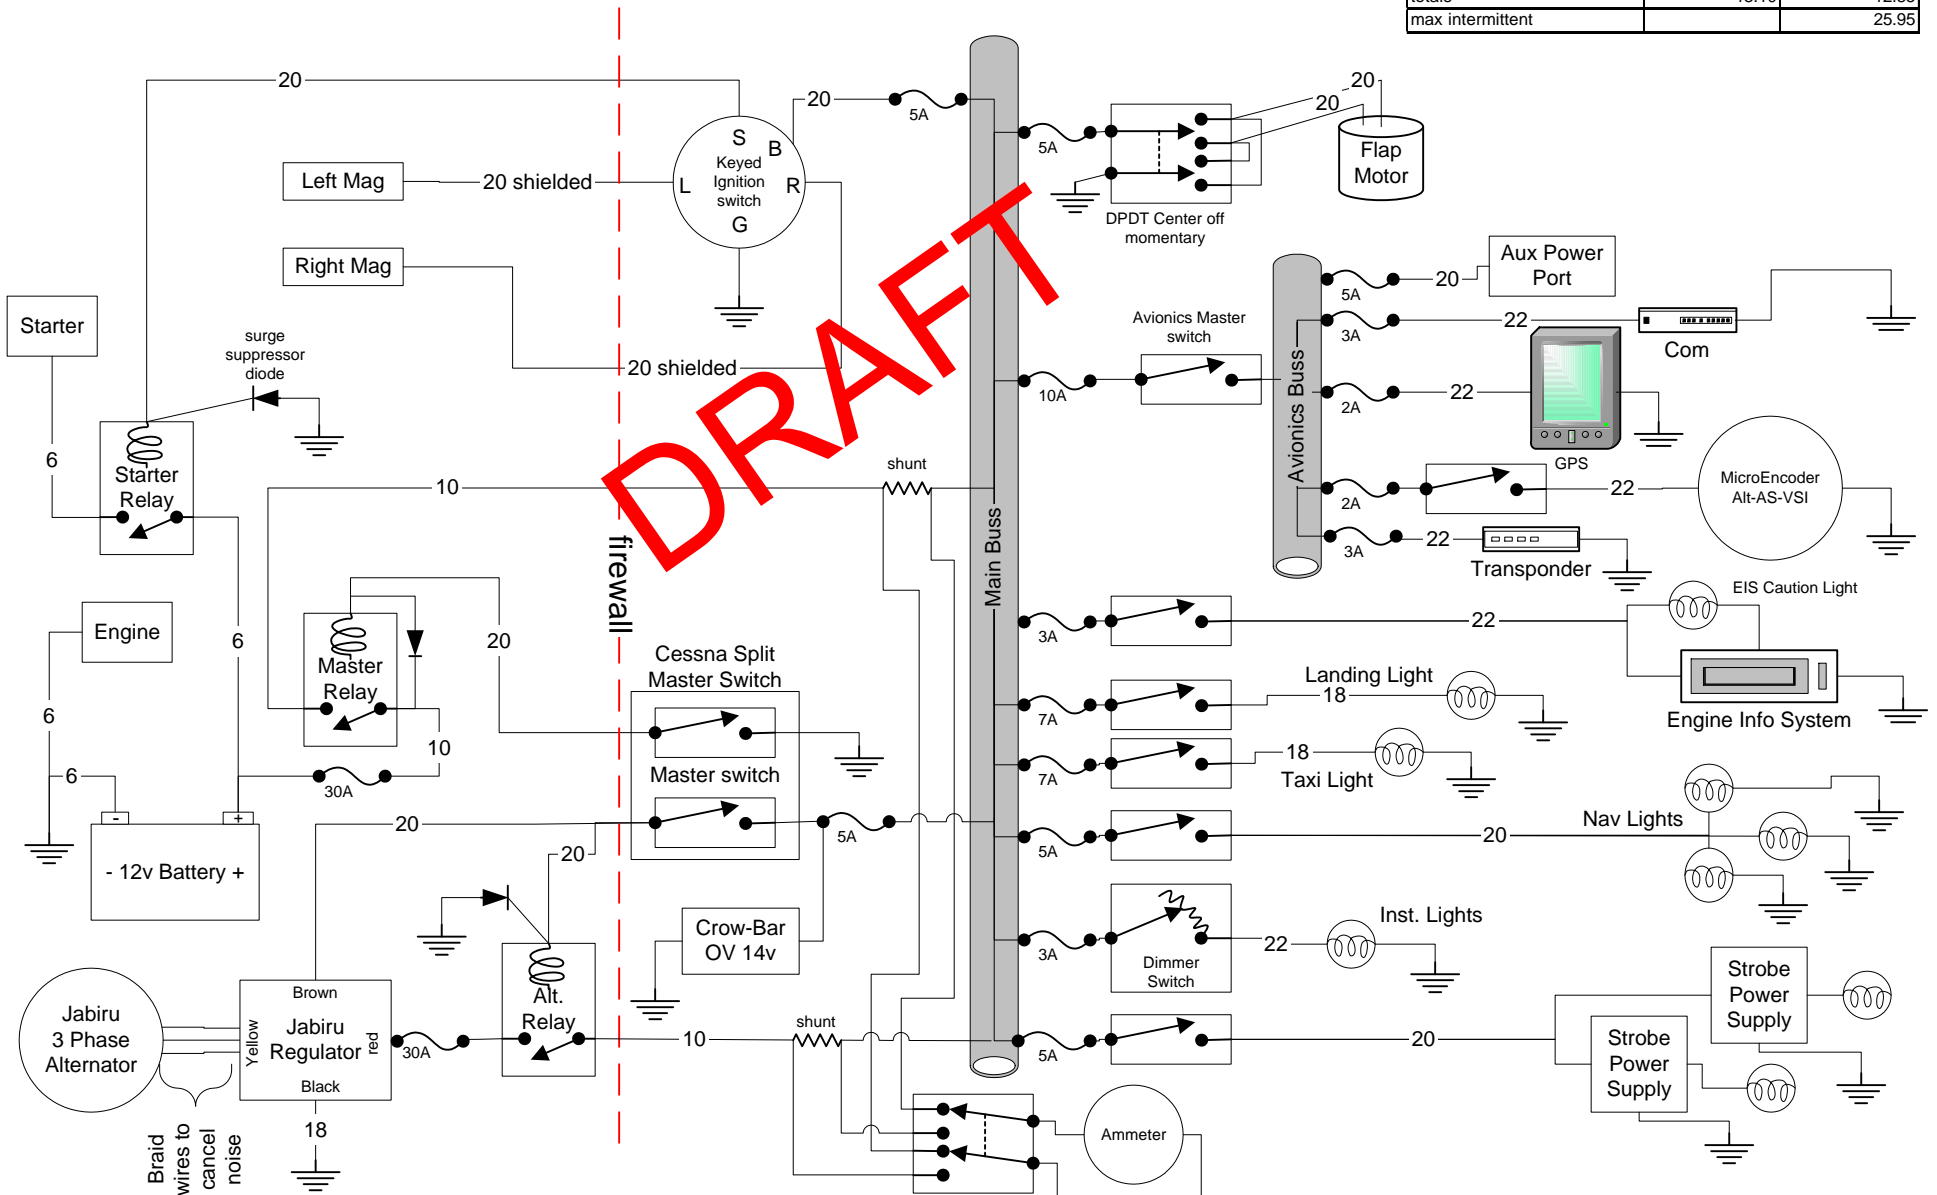

Sonex Wiring Diagram ver. 0.8

	Amp load @ 13.8 volts	
	continuous	Intermittent
Garmin 295 GPS	0.43	
Garmin 327 transponder	1.09	
Microair	0.60	2.60
MicroEncoder	0.58	
EIS	0.80	
Landing light		3.62
Taxi light		3.62
Nav Lights	4.20	
Strobe Lights	4.00	
Inst. Light	1.40	
Flap Motor		3.00
totals	13.10	12.85
max intermittent		25.95

Braid wires to cancel noise